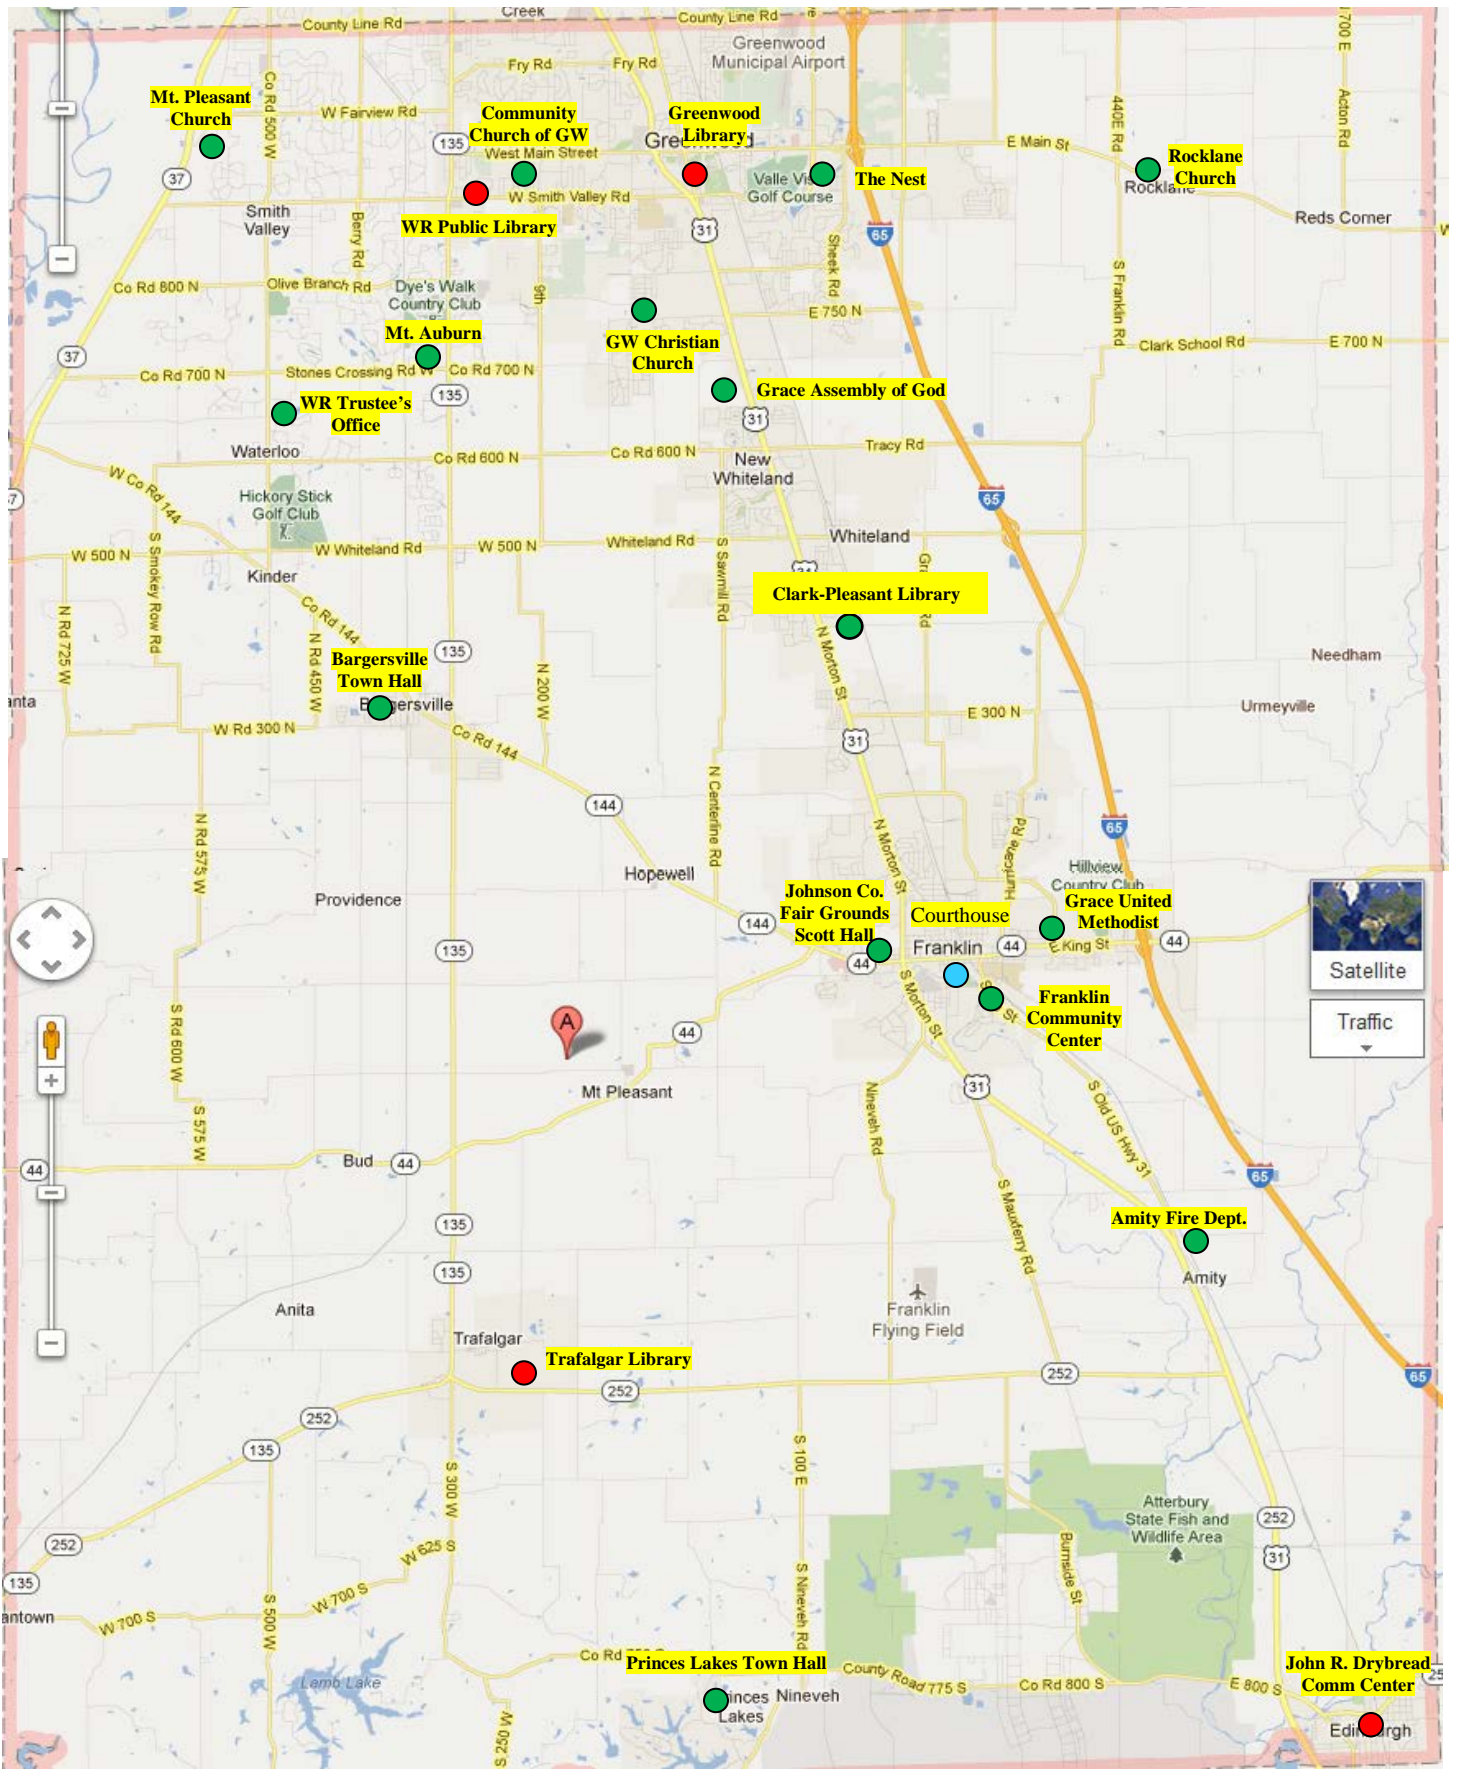

= VOTE CENTERS

= COURTHOUSE

= VOTE CENTER/SATELITE CENTER
open the WEEK before and the TWO Saturday's prior to Election Day